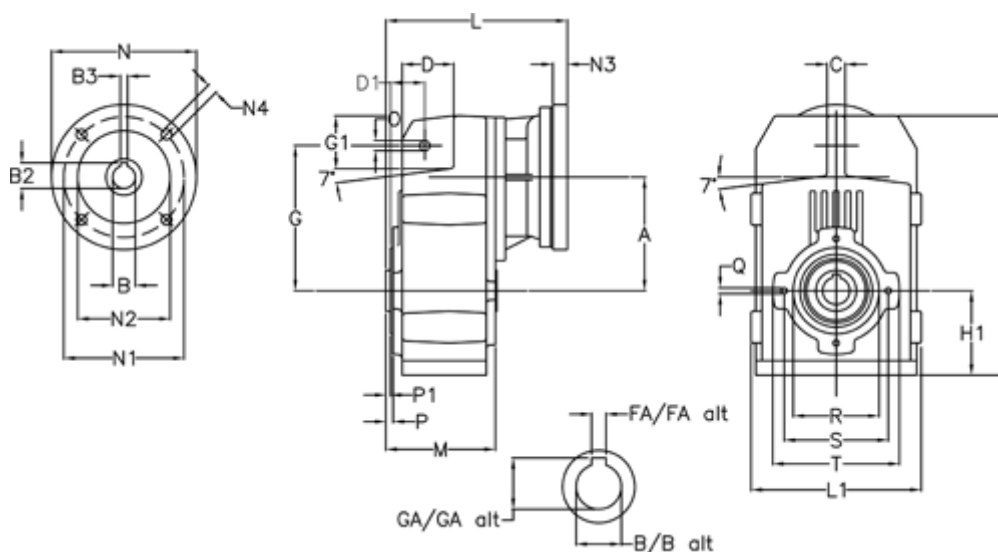

Article number: 29560312843235

Description: Shaft mounted gear
A313H35-128,4-P90B5

Measures

A = 150.50	FA = 10	M = 125.0	Q = M10x17
B = 35	G = 170	N = 200	R = 110
B1 = 24	G1 = 84.0	N1 = 165	S = 130
B2 = 27.3	GA = 38.3	N2 = 130	T = 150
B3 = 8	H = 326.0	N4 = M10x20	
C = 20	H1 = 102.0	O = 13	
D = 68.0	L = 245.0	P = 6.5	
D1 = 54.0	L1 = 210	P1 = 3.5	